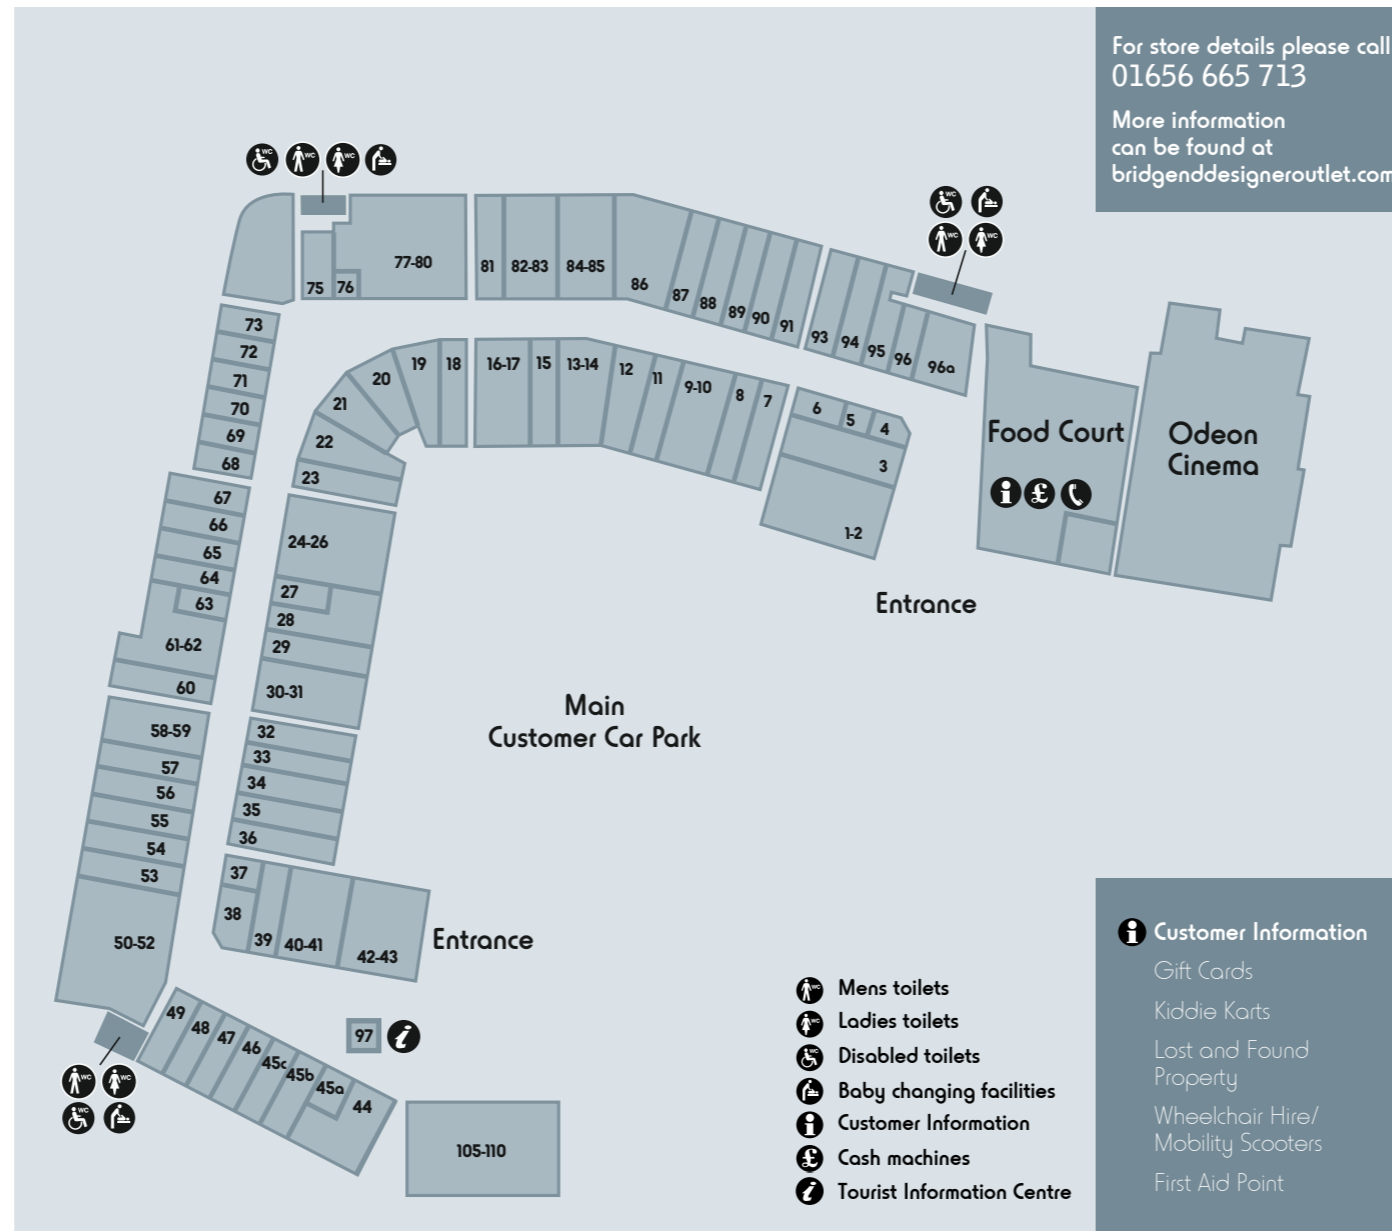

shopping guide

joy is discovering your favourite
brands for up to 60% less

bridgenddesigneroutlet.com

A McArthurGlen Property

fashion	Suits You	84-85	
Austin Reed	34	Ted Baker	32
Autonomy	94	T.M.Lewin	66
Barönjon	64	Tommy Hilfiger	30
Bench	88	Vans	20
Brand Fusion	15	footwear, accessories and luggage	
Calvin Klein Underwear	89	Antler	36
Cotton Traders	65	Bags Etc	23
French Connection Outlet	90	Claire's Accessories Outlet	27
Gap Outlet	1-2	Clarks Factory Outlet	42-43
Jaeger	58	Famous Footwear	13-14
Karen Millen	29	Jane Shilton	72
Klass Collection	60	Pavers	11
Kurt Muller	57	Skechers	81
Lacoste	33	Soled Out	93
Lakeland Leather	48	Staccato	11
Levi's	96a	Sunglass Time	76
Marks & Spencer Outlet	50-52	Tula	96
Moss Bros	16-17	Vans	20
Next Clearance	105-110	jewellery and beauty	
Petroleum	61-62	All Wellan Good	47
Playtex/Gossard/Wonderbra	28	Chapelle Jewellery	38
Roman Originals	35	Clogau Gold	5
Salt Rock	21		

children	Marks & Spencer Outlet	50-52	
Gap Outlet	1-2	Tommy Hilfiger	30
Mamas & Papas	55	Next Clearance	105-110

leisure	
Odeon 9 Screen Cinema	
Tourist Information Centre	97

sports and outdoor	Portmeirion	71	
adidas	24-26	Professional Cookware	45c
Brand Fusion	15	Home & Cook	39
Cotton Traders	65	The Paper Mill Shop	6
Helly Hansen	53	The Works Outlet	8
Mountain Warehouse	7	Thorntons	69
Nike Factory Store	77-80	Welsh Crafts	97
Reebok	40-41	Whittard of Chelsea	22
Regatta	87	food, drinks and confectionery	
Scrum & Surf	45a	Andrea Mattia	FC
Sports Direct	44	Cadbury	56
Tog 24	12	Costa Coffee	49
Trespass	54	Harry Ramsden's	FC
home and gifts	Juice Fix	FC	
Bedeck	86b	Julian Graves	37
Birthdays	18	KFC	FC
Carphone Warehouse	95	McDonald's	FC
Christy Outlet Store	70	Pasty Presto	FC
Coloroll/Ponden Mill	9-10	Pizza Hut Restaurant	FC
Denby	73	Sidoli's	75
Julian Graves	37	Spud U Like	FC
O2	68	Starbucks Coffee	3
Past Times	91	Thorntons	69
Perfume Point	4	Upper Crust	FC