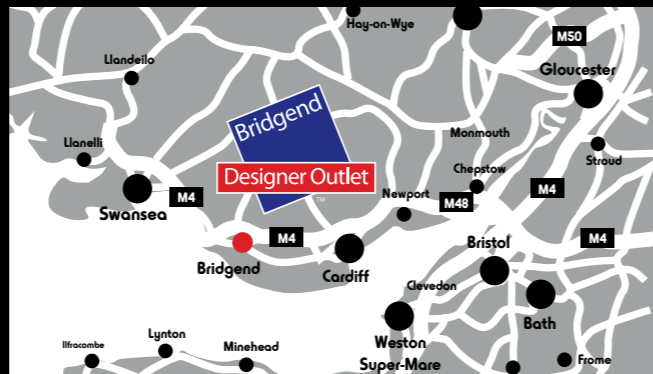

joy
is discovering
your favourite brands
for up to 60% less
and so much more

Join Love Rewards and receive an extra 10% off, a free Personal Style Advisor, exclusive special offers and news of all our latest promotions and events.

A McArthurGlen Gift Card gives your family and friends all the fun of choosing from over 90 designer brands and high street names.

Visit [Customer Information](#) for more details

How to find us

By car

Exit the M4 at Junction 36 and follow the signs for Bridgend Designer Outlet.

By train

From Bridgend railway station head to the bus station.

By bus

Buses run from the town centre bus station every 10 minutes.

Open 7 days a week*

Monday-Friday	10am – 8pm
Saturday	10am – 7pm
Sunday	10am† – 5pm
Bank Holidays	10am – 6pm

*Except Christmas Day. †Larger stores open at 11am
Food Court opens 9am daily

Contact us

Bridgend Designer Outlet, The Derwen,
Bridgend, South Wales CF32 9SU
Tel: 01656 665 700

W: bridgenddesigneroutlet.com

For group bookings, call us on 01656 665 713
or email coaches@bridgenddesigneroutlet.com

And there's more...

For more information about our 19 outlets throughout Europe, go to mcarthurglen.com